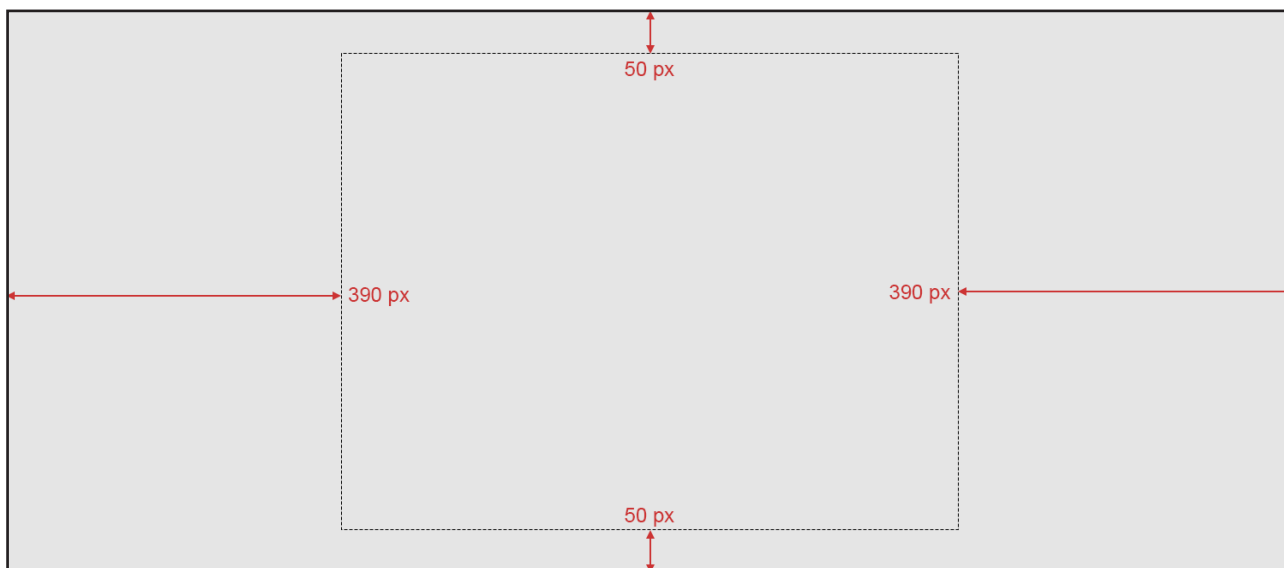

Image Guidelines

Article Image & Instruction Image (5:4)

	Image Size	Resolution	Format	Background Colour
Article Image				
S	400 x 320 px	72 dpi	JPG	white / #FFFFFF
M	1000 x 1200 px	72 dpi	JPG	white / #FFFFFF
L	–	300 dpi	TIFF	white / #FFFFFF
Instruction Image	1000 x 1200 px	72 dpi	JPG	grey / #E5E5E5

Campaign Image & Home Page Image (5:4)

	Image Size	Resolution	Format	Notes
Campaign Image	1200 x 1500 px	72 dpi	JPG	not white nor grey
	on request	300 dpi	TIFF	

Poster (4:5)

	Image Size	Resolution	Format	Notes
Poster	1500 x 1200 px	72 dpi	JPG	not white nor grey
	on request	300 dpi	TIFF	

Category Image

	Image Size	Resolution	Format	Notes
Category Image	1500 x 656 px	72 dpi	JPG	Safe Zone

Instagram Image (1:1)

	Image Size	Resolution	Format	Notes
Instagram Image	1000 x 1000 px	72 dpi	JPG	Safe Zone