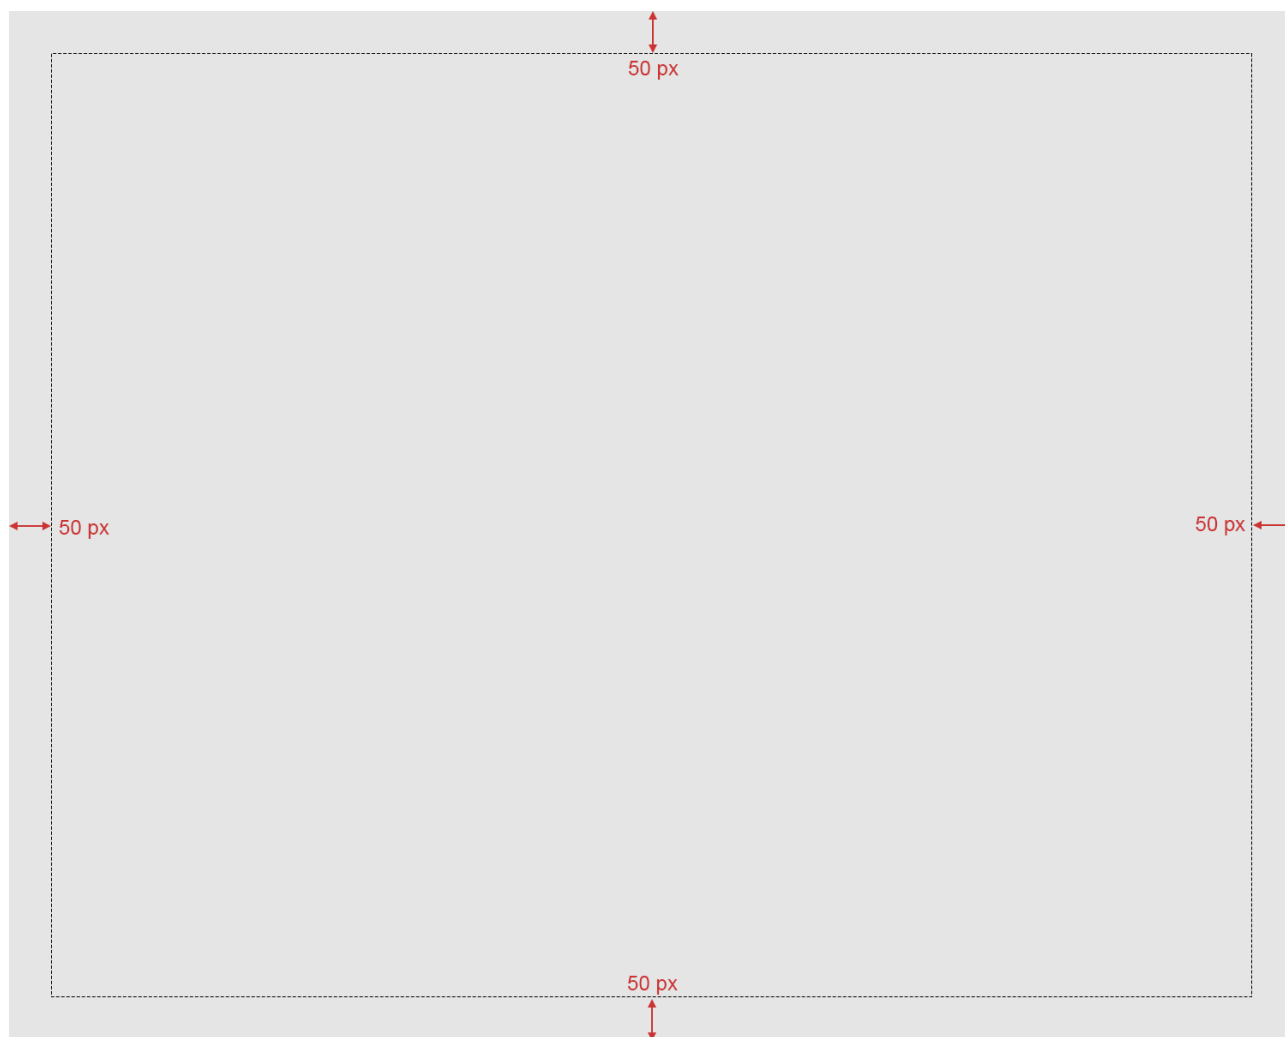

Image Guidelines

Article Image & Instruction Image (5:4)

	Image Size	Resolution	Format	Background Colour
Article Image				
S	400 x 320 px	72 dpi	JPG	white / #FFFFFF
M	1000 x 1200 px	72 dpi	JPG	white / #FFFFFF
L	–	300 dpi	TIFF	white / #FFFFFF
Instruction Image	1000 x 1200 px	72 dpi	JPG	grey / #E5E5E5

Campaign Image & Home Page Image (5:4)

	Image Size	Resolution	Format	Notes
Campaign Image	1200 x 1500 px	72 dpi	JPG	not white nor grey
	on request	300 dpi	TIFF	

Poster (4:5)

	Image Size	Resolution	Format	Notes
Poster	1500 x 1200 px	72 dpi	JPG	not white nor grey
	on request	300 dpi	TIFF	

Category Image

	Image Size	Resolution	Format	Notes
Category Image	1500 x 656 px	72 dpi	JPG	Safe Zone

Instagram Image (1:1)

	Image Size	Resolution	Format	Notes
Instagram Image	1000 x 1000 px	72 dpi	JPG	Safe Zone