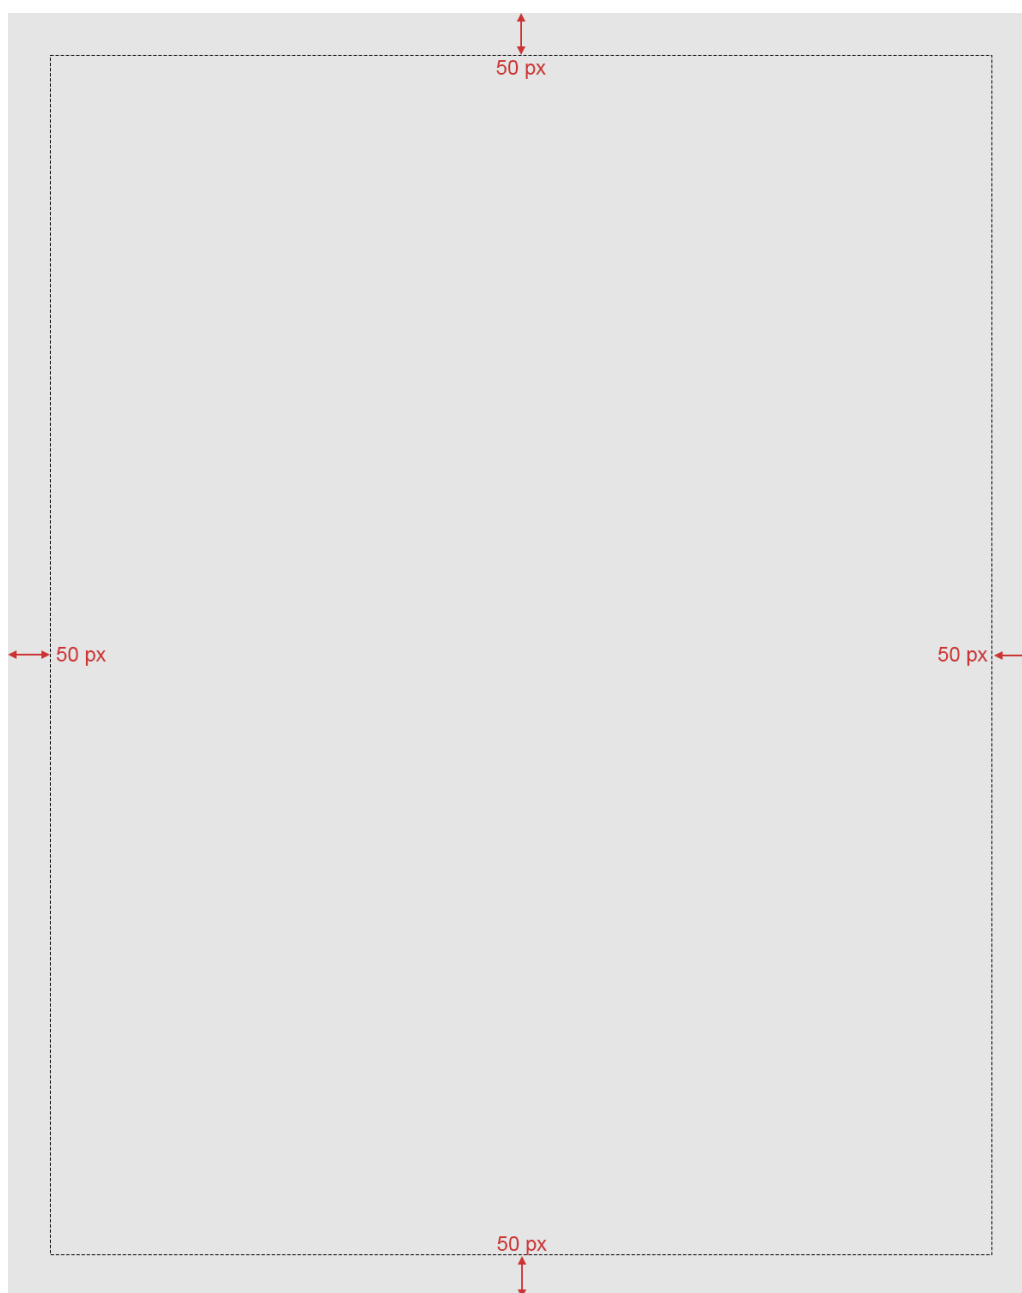

Image Guidelines

Article Image & Instruction Image (5:4)

	Image Size	Resolution	Format	Background Colour
Article Image				
S	400 x 320 px	72 dpi	JPG	white / #FFFFFF
M	1000 x 1200 px	72 dpi	JPG	white / #FFFFFF
L	–	300 dpi	TIFF	white / #FFFFFF
Instruction Image	1000 x 1200 px	72 dpi	JPG	grey / #E5E5E5

Campaign Image & Home Page Image (5:4)

	Image Size	Resolution	Format	Notes
Campaign Image	1200 x 1500 px	72 dpi	JPG	not white nor grey
	on request	300 dpi	TIFF	

Poster (4:5)

	Image Size	Resolution	Format	Notes
Poster	1500 x 1200 px	72 dpi	JPG	not white nor grey
	on request	300 dpi	TIFF	

Category Image

	Image Size	Resolution	Format	Notes
Category Image	1500 x 656 px	72 dpi	JPG	Safe Zone

Instagram Image (1:1)

	Image Size	Resolution	Format	Notes
Instagram Image	1000 x 1000 px	72 dpi	JPG	Safe Zone