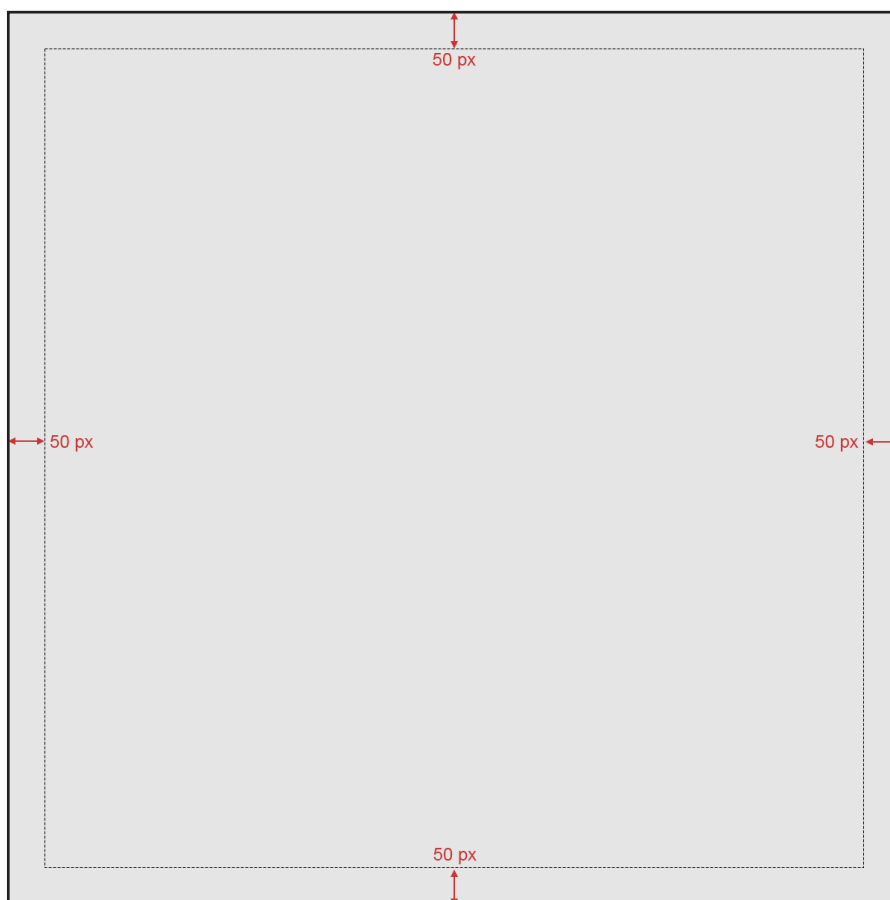

Image Guidelines

Article Image & Instruction Image (5:4)

	Image Size	Resolution	Format	Background Colour
Article Image				
S	400 x 320 px	72 dpi	JPG	white / #FFFFFF
M	1000 x 1200 px	72 dpi	JPG	white / #FFFFFF
L	–	300 dpi	TIFF	white / #FFFFFF
Instruction Image	1000 x 1200 px	72 dpi	JPG	grey / #E5E5E5

Campaign Image & Home Page Image (5:4)

	Image Size	Resolution	Format	Notes
Campaign Image	1200 x 1500 px	72 dpi	JPG	not white nor grey
	on request	300 dpi	TIFF	

Poster (4:5)

	Image Size	Resolution	Format	Notes
Poster	1500 x 1200 px	72 dpi	JPG	not white nor grey
	on request	300 dpi	TIFF	

Category Image

	Image Size	Resolution	Format	Notes
Category Image	1500 x 656 px	72 dpi	JPG	Safe Zone

Instagram Image (1:1)

	Image Size	Resolution	Format	Notes
Instagram Image	1000 x 1000 px	72 dpi	JPG	Safe Zone